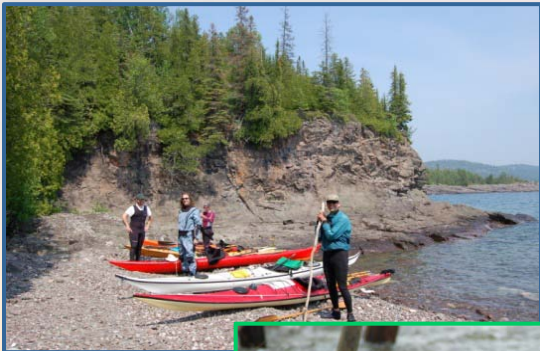

Discover Kayaking!

Learn kayaking basics and more – discover kayaking at a fun, information-packed workshop at the MSU Sailing Center on Lake Lansing. You will learn:

- All about types of kayaks, equipment, appropriate clothing, and safety gear
- Launching, landing, and transporting kayaks
- How to efficiently maneuver a kayak in quiet lakes and rivers
- Common hazards faced by kayakers and how to avoid them
- What to do in case of a capsized: safety and rescue skills on the water

Each class is a three-hour one-session workshop, including dry land topics and lots of on-the-water paddling. **All equipment provided:** the latest new demo kayaks from Summit Sports, paddles, and life jackets.